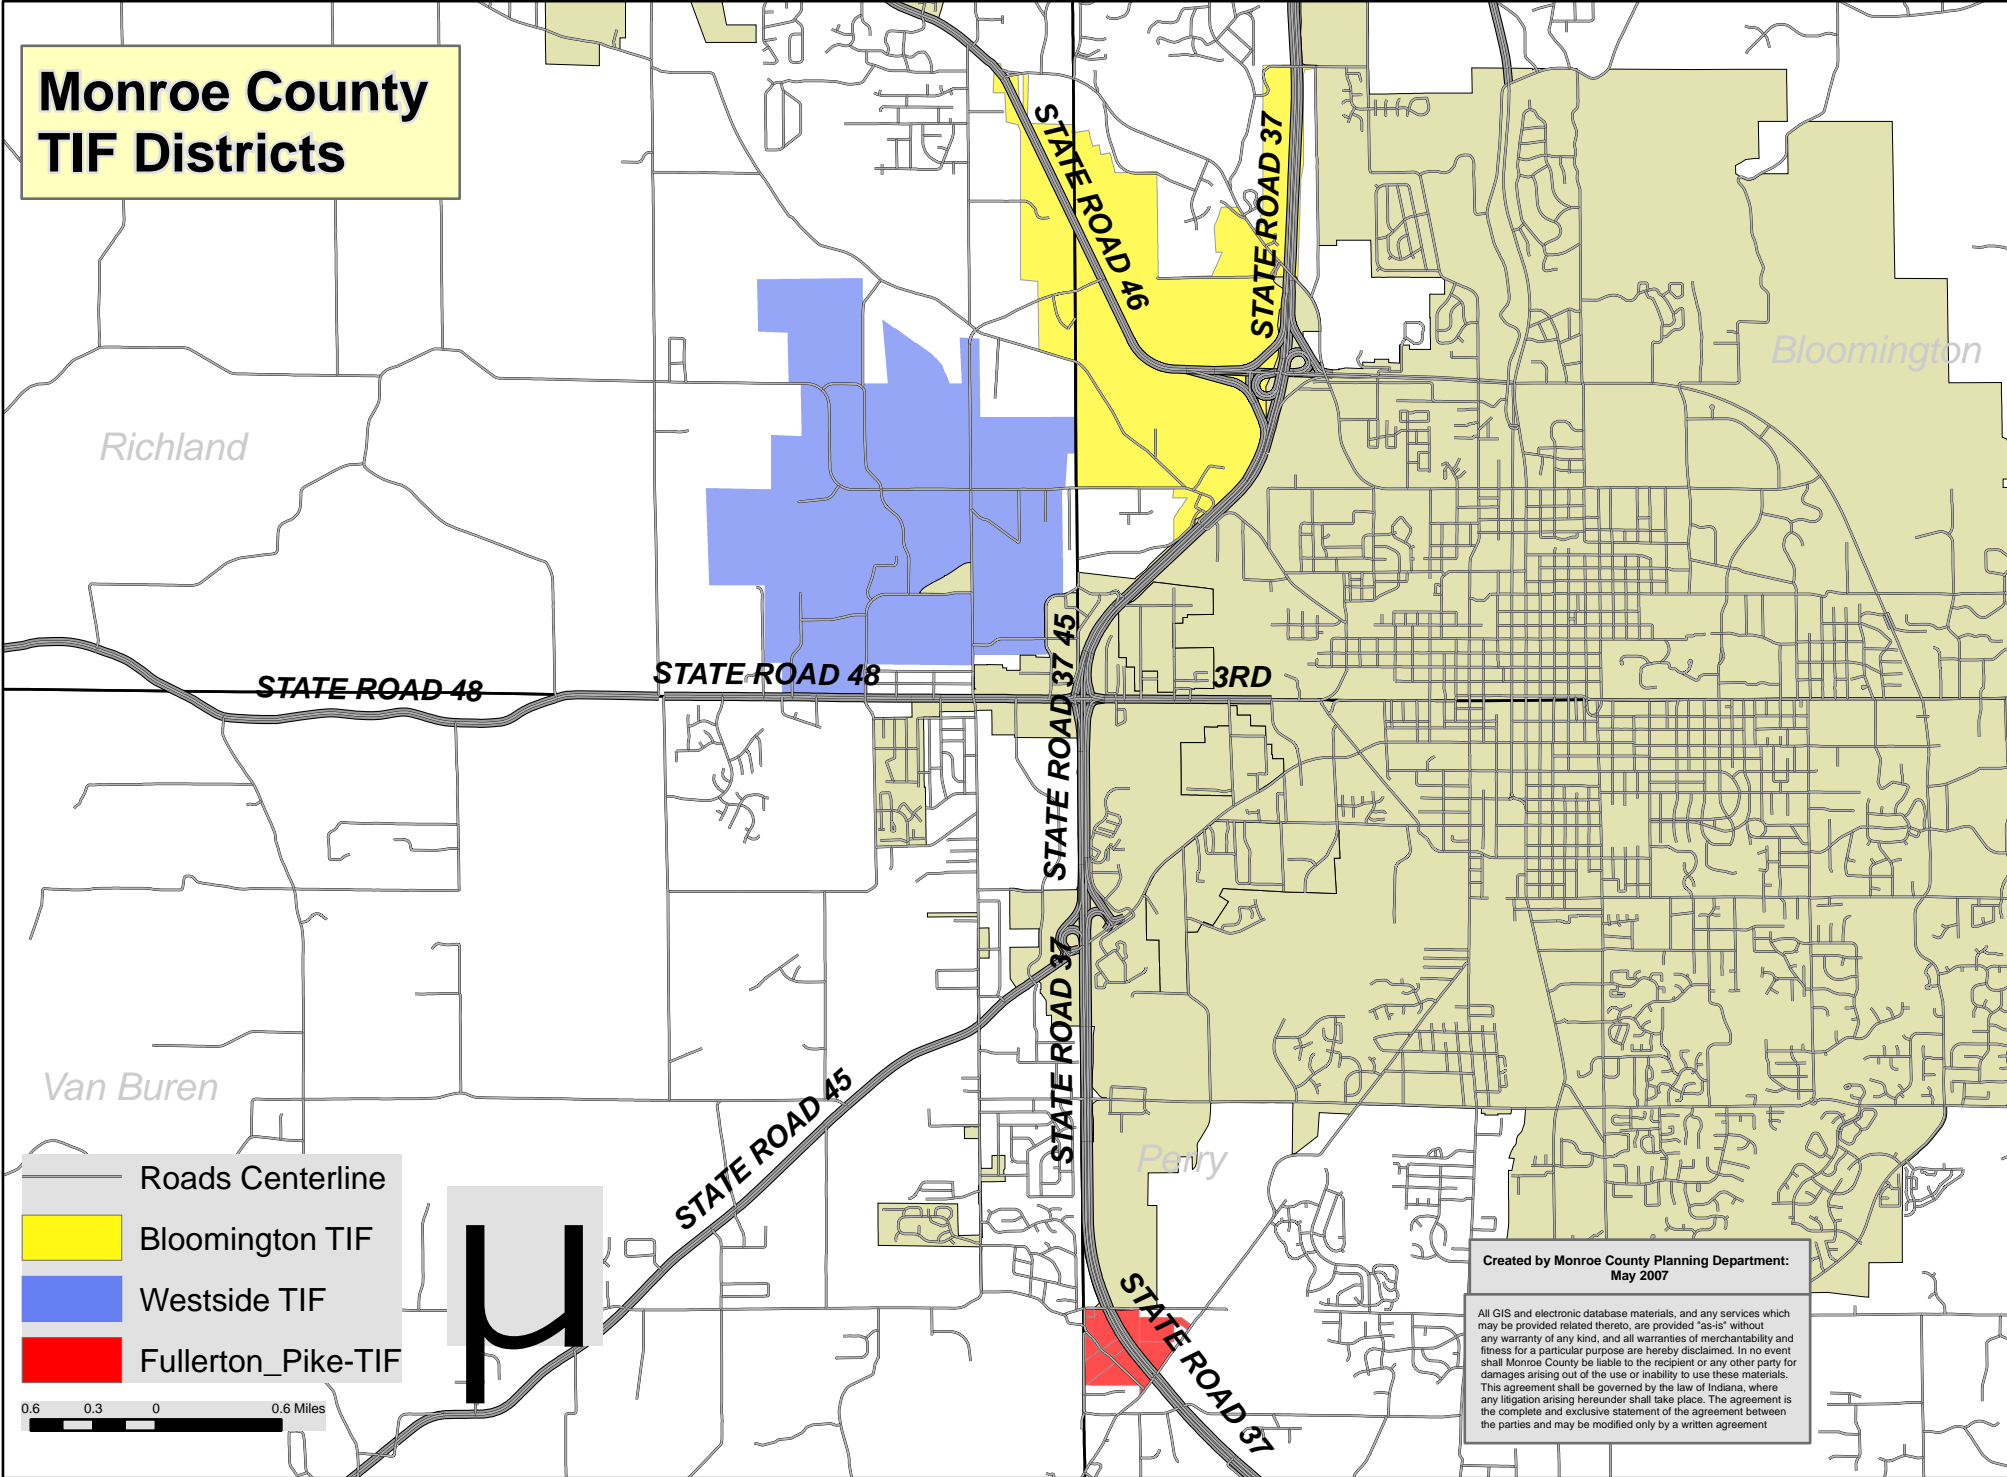

Monroe County TIF Districts

- Roads Centerline
- Bloomington TIF
- Westside TIF
- Fullerton_Pike-TIF